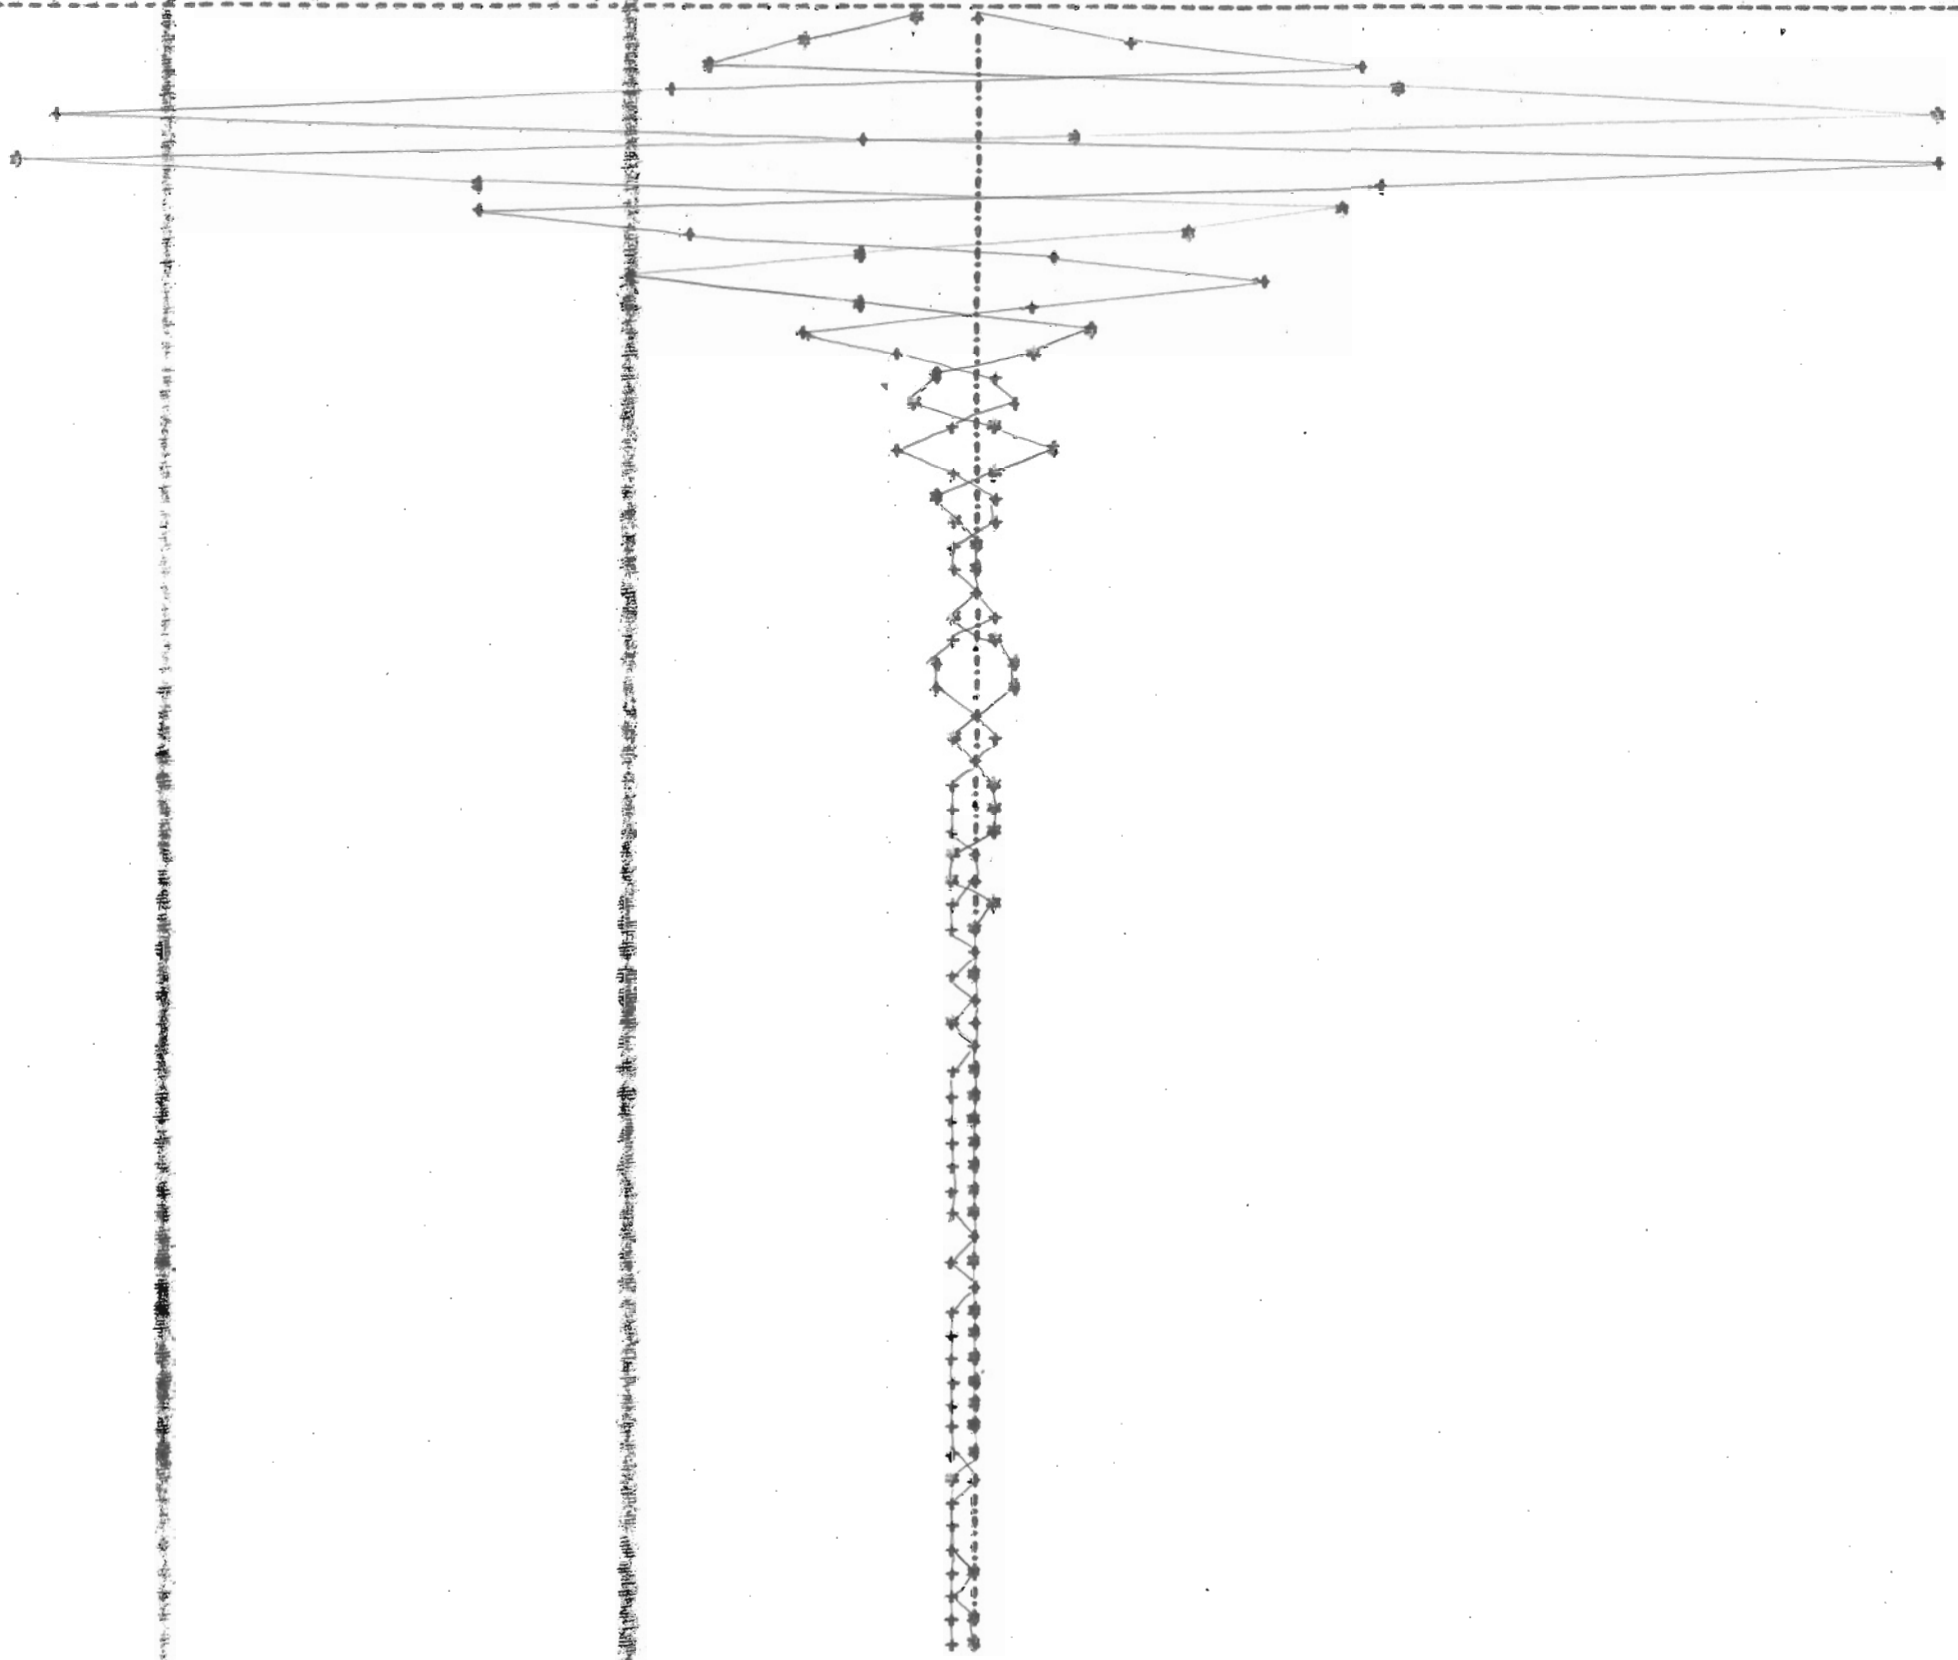

GRAFICE VITEZE
VITEZA ENISA
VITEZA RECEPTIONATA