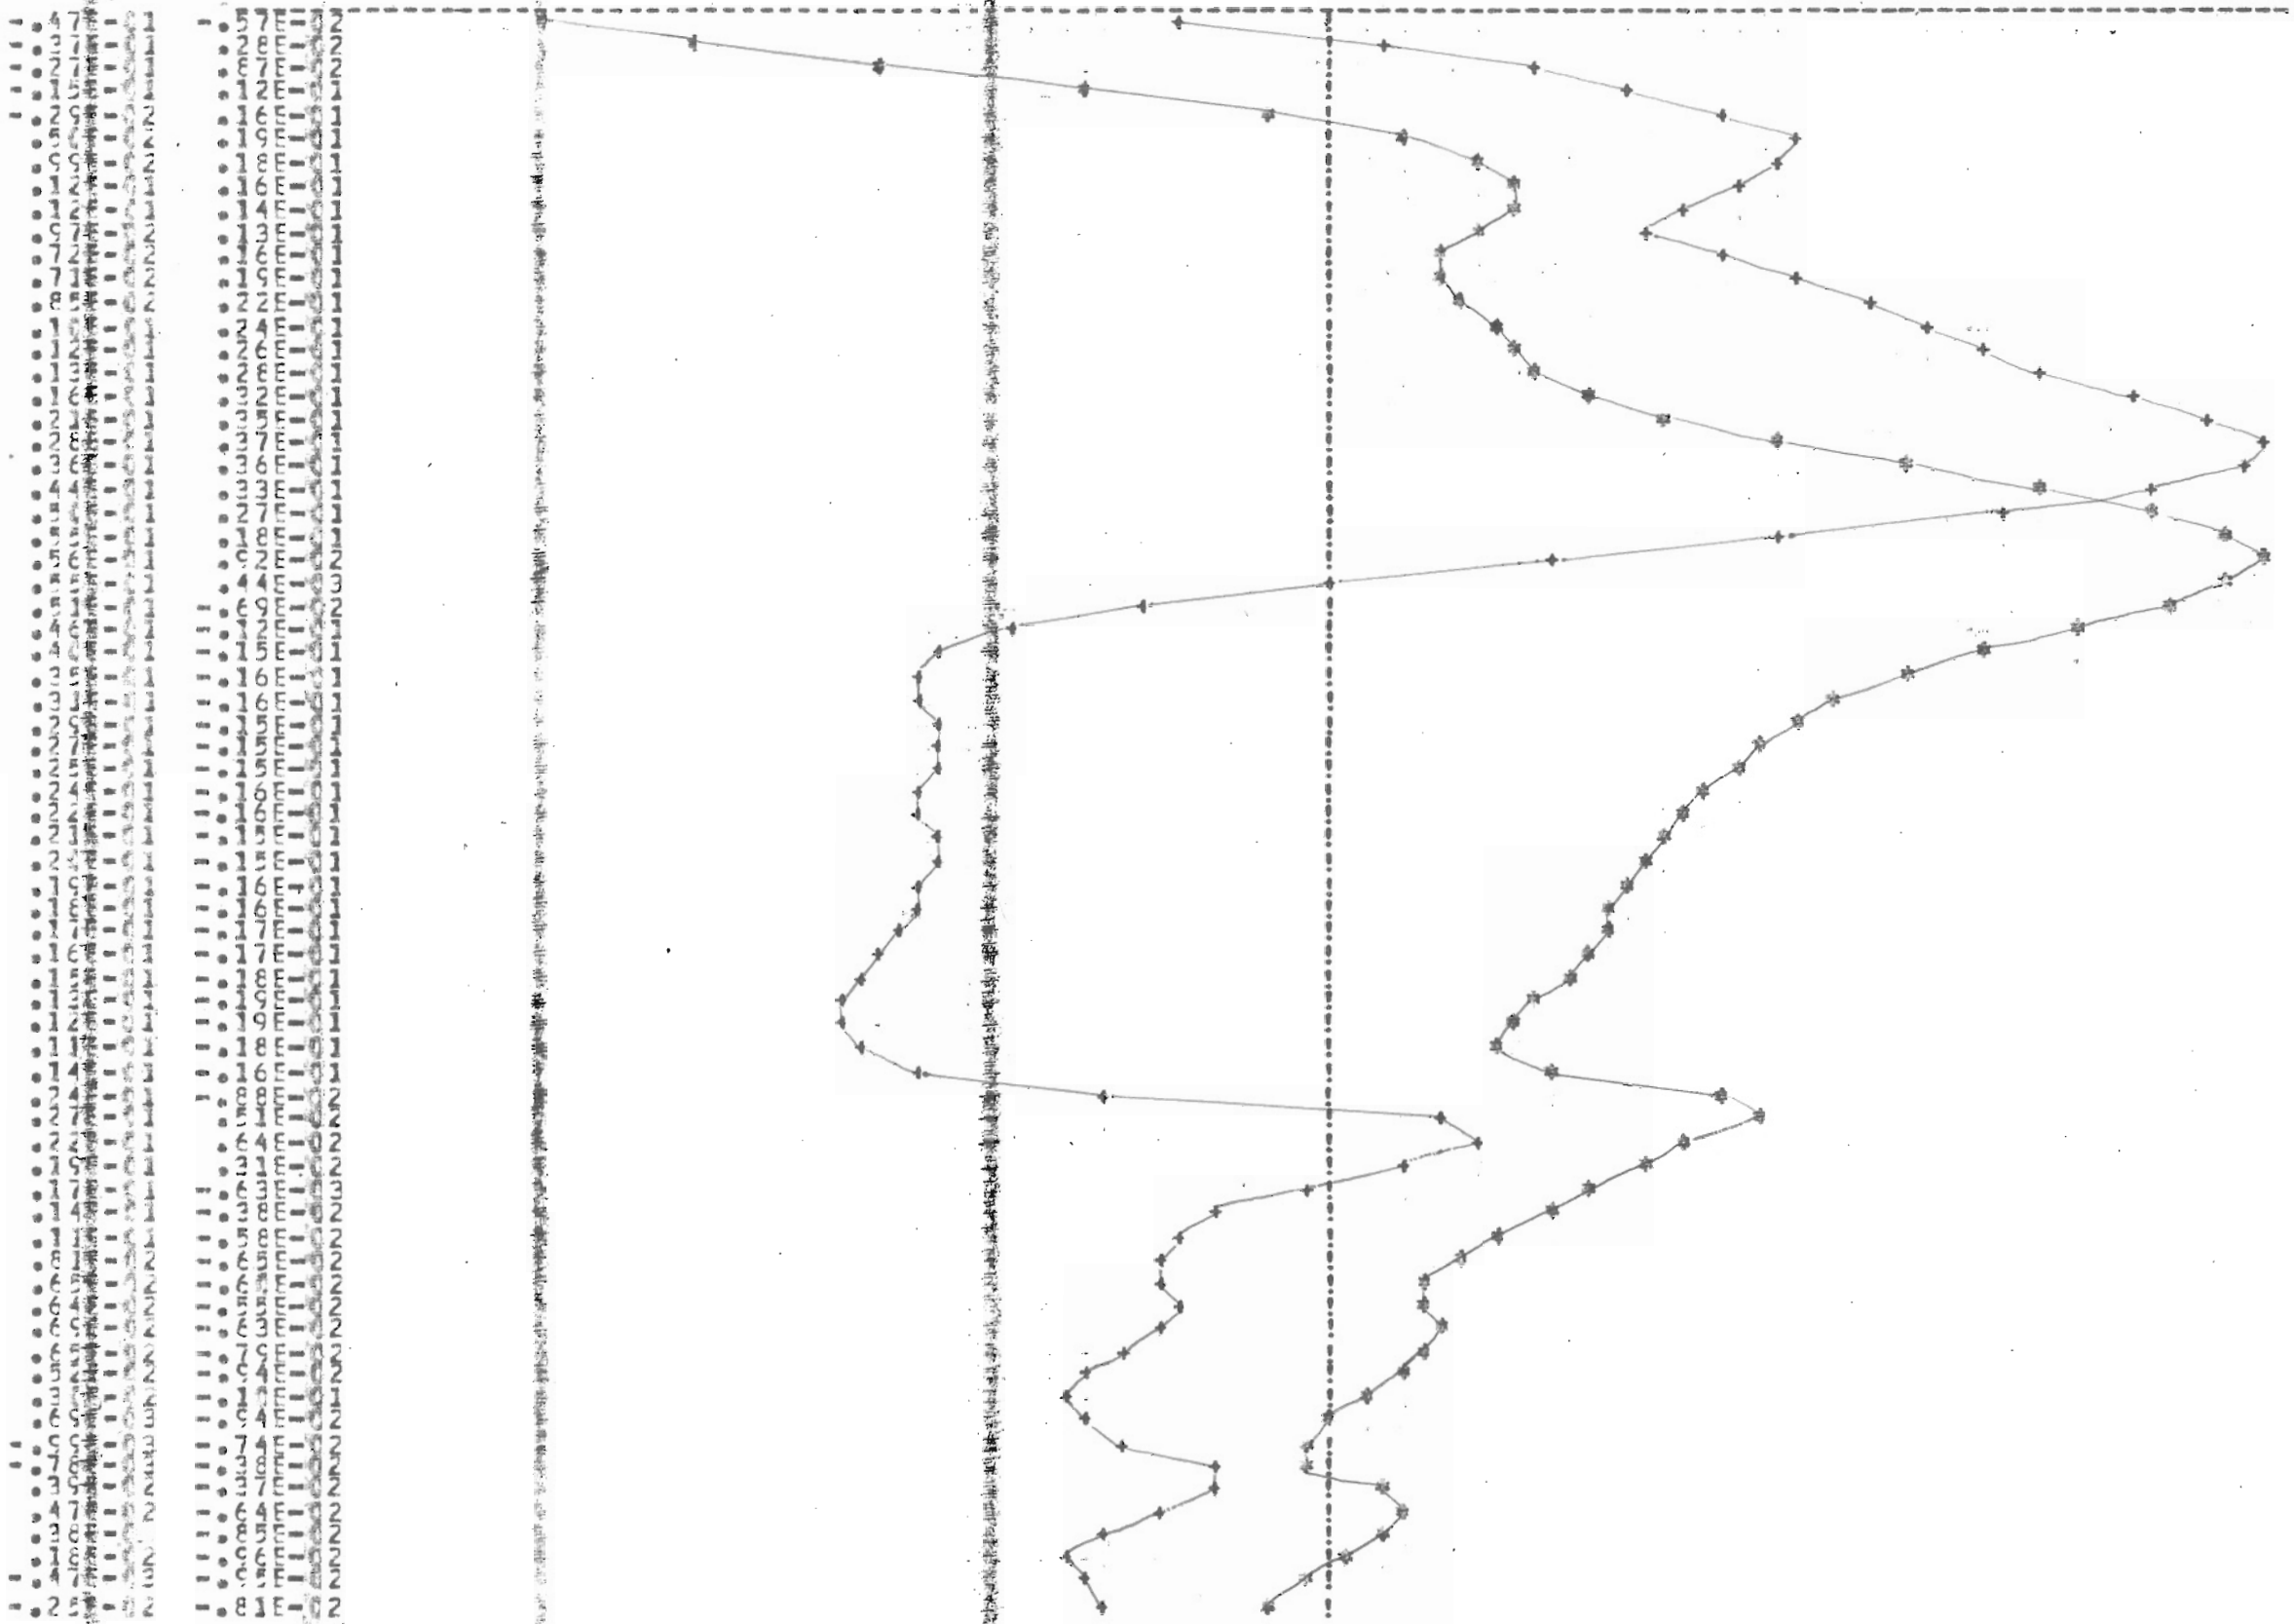

Vertical text on the right side of the graph area, possibly a legend or scale indicator.

AFIC 1/AZA
EAL (1/AZA)
YAC (2/AZA)

SPECTRE DE AMPLITUDINE
 CURENTE DE EXCITATIE
 TENSILNE ECOU

Vertical text and data columns on the left side of the page, including the words 'SPECTRE DE AMPLITUDINE', 'CURENTE DE EXCITATIE', and 'TENSILNE ECOU' repeated vertically.