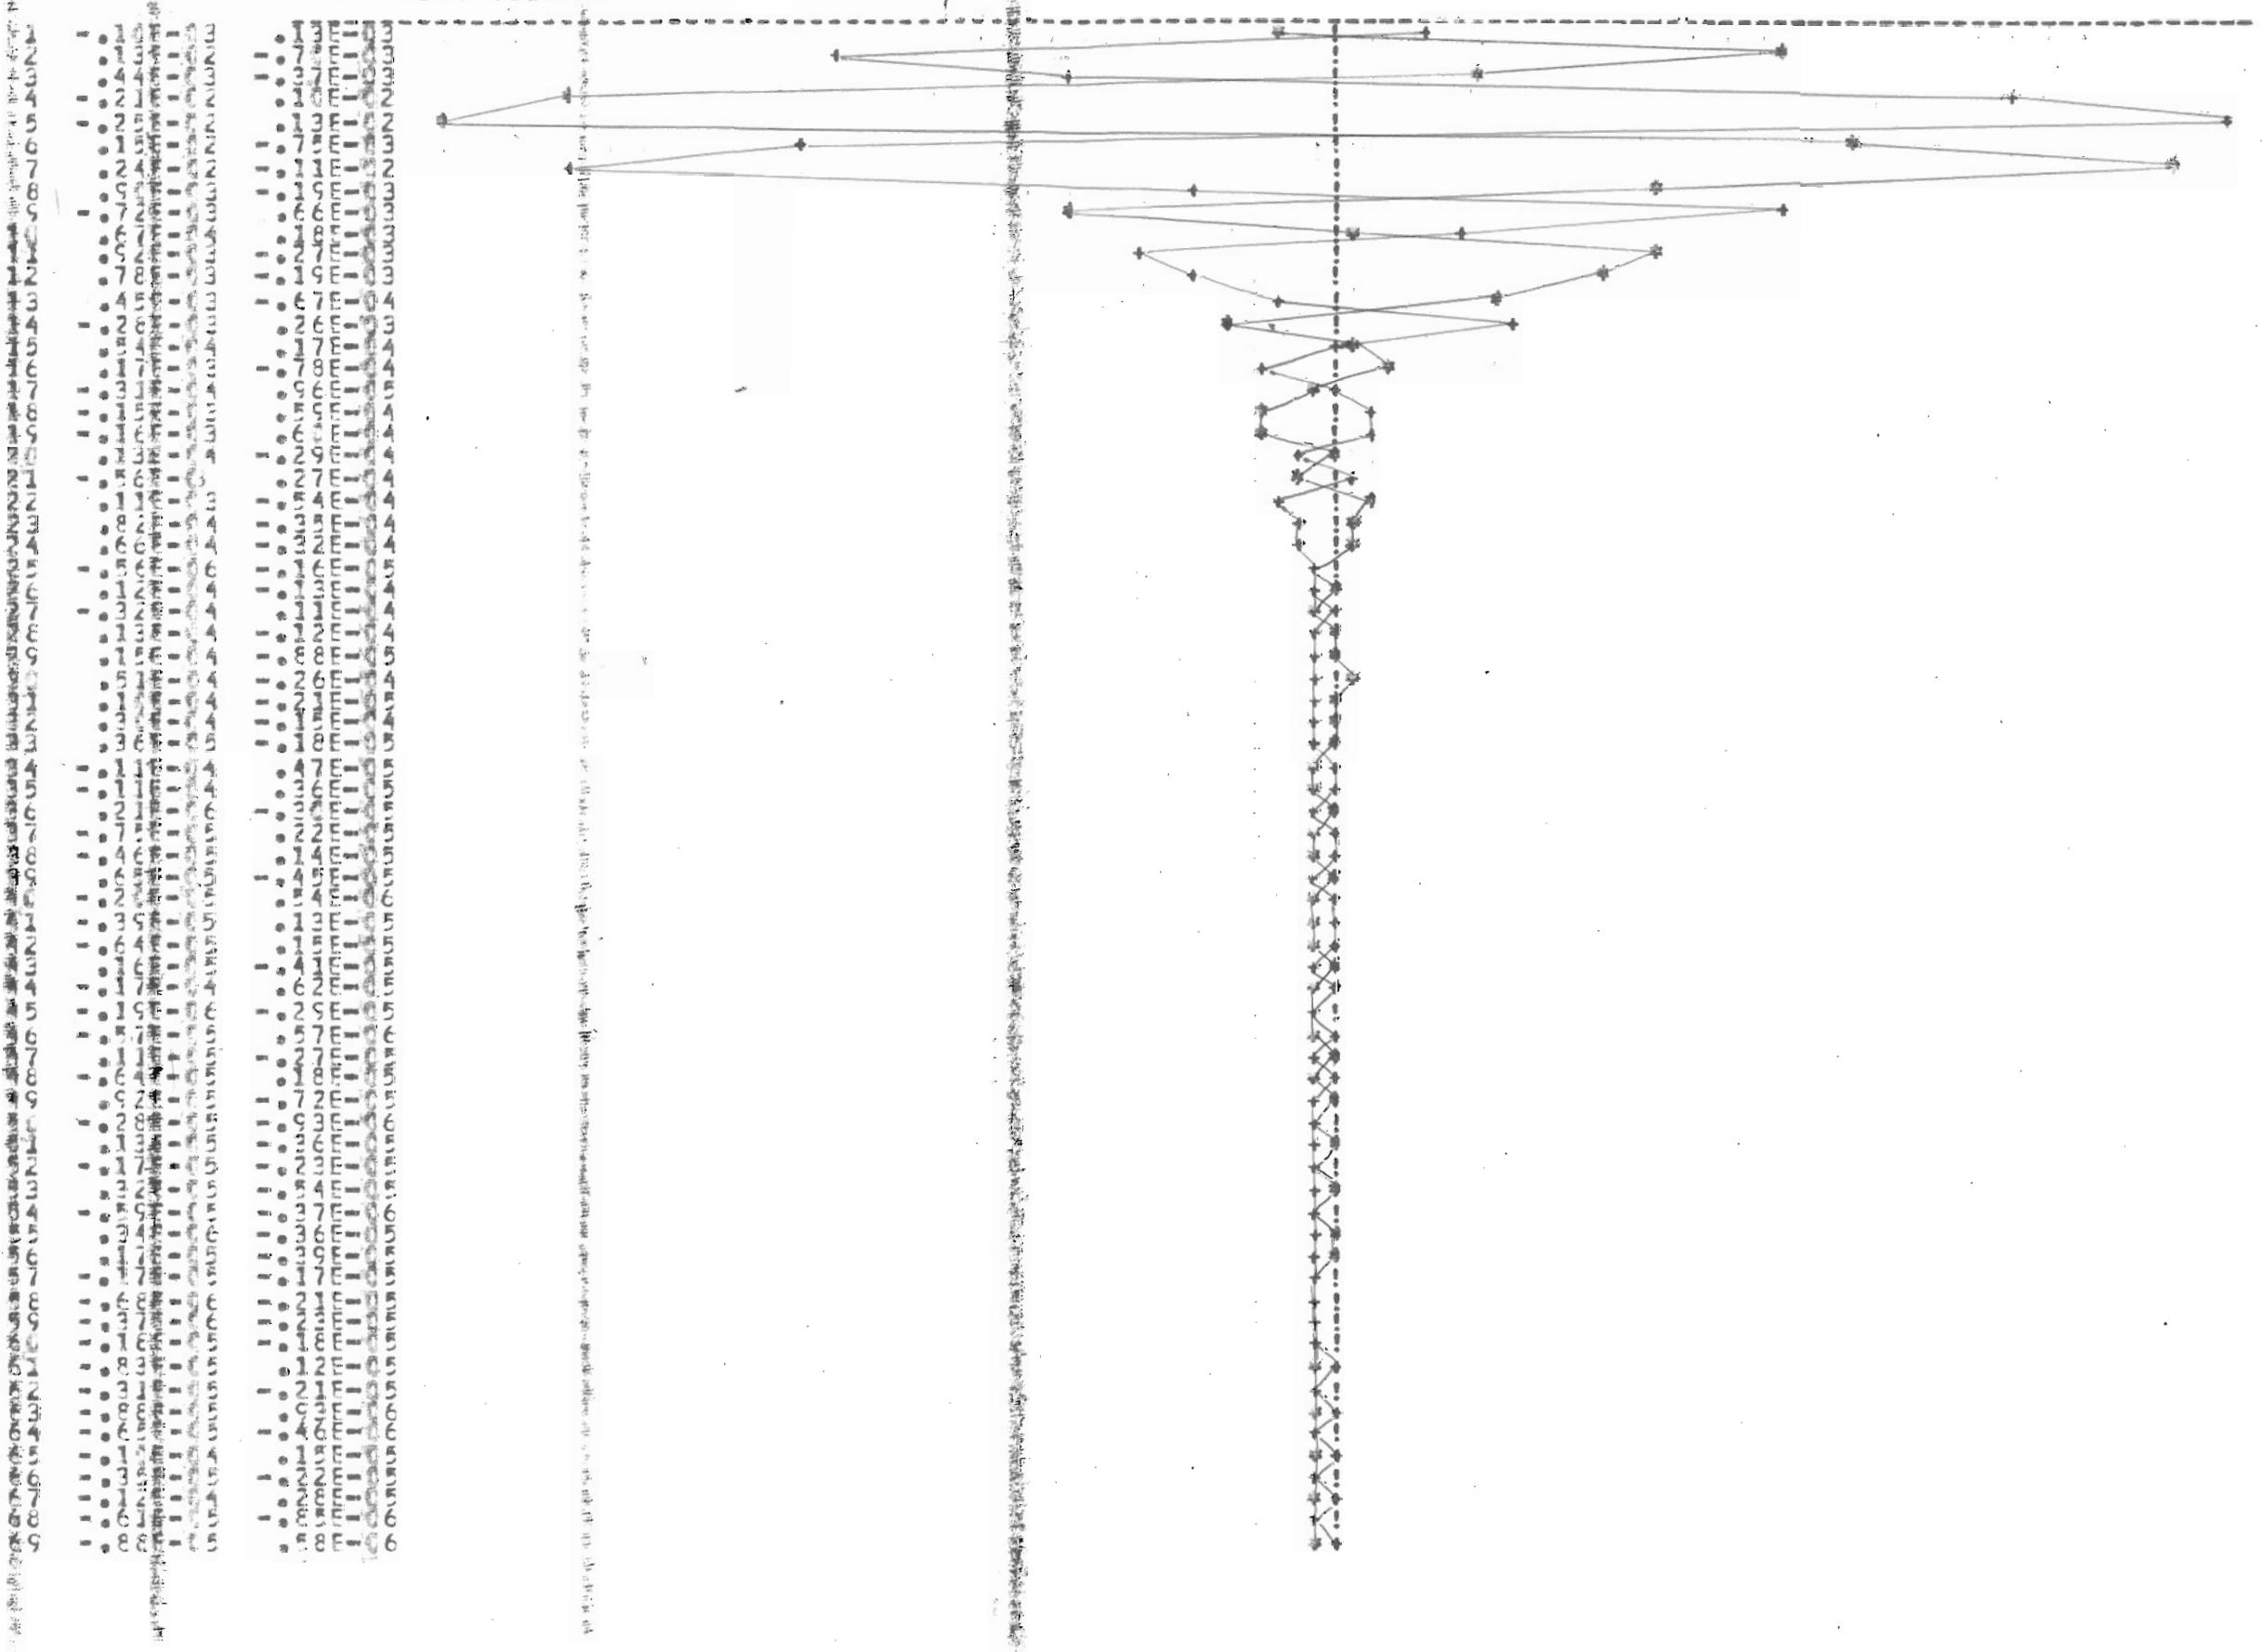

GRAFICE VITEZE
#VITEZA ENISA
+ VITEZA RECEPTIATA