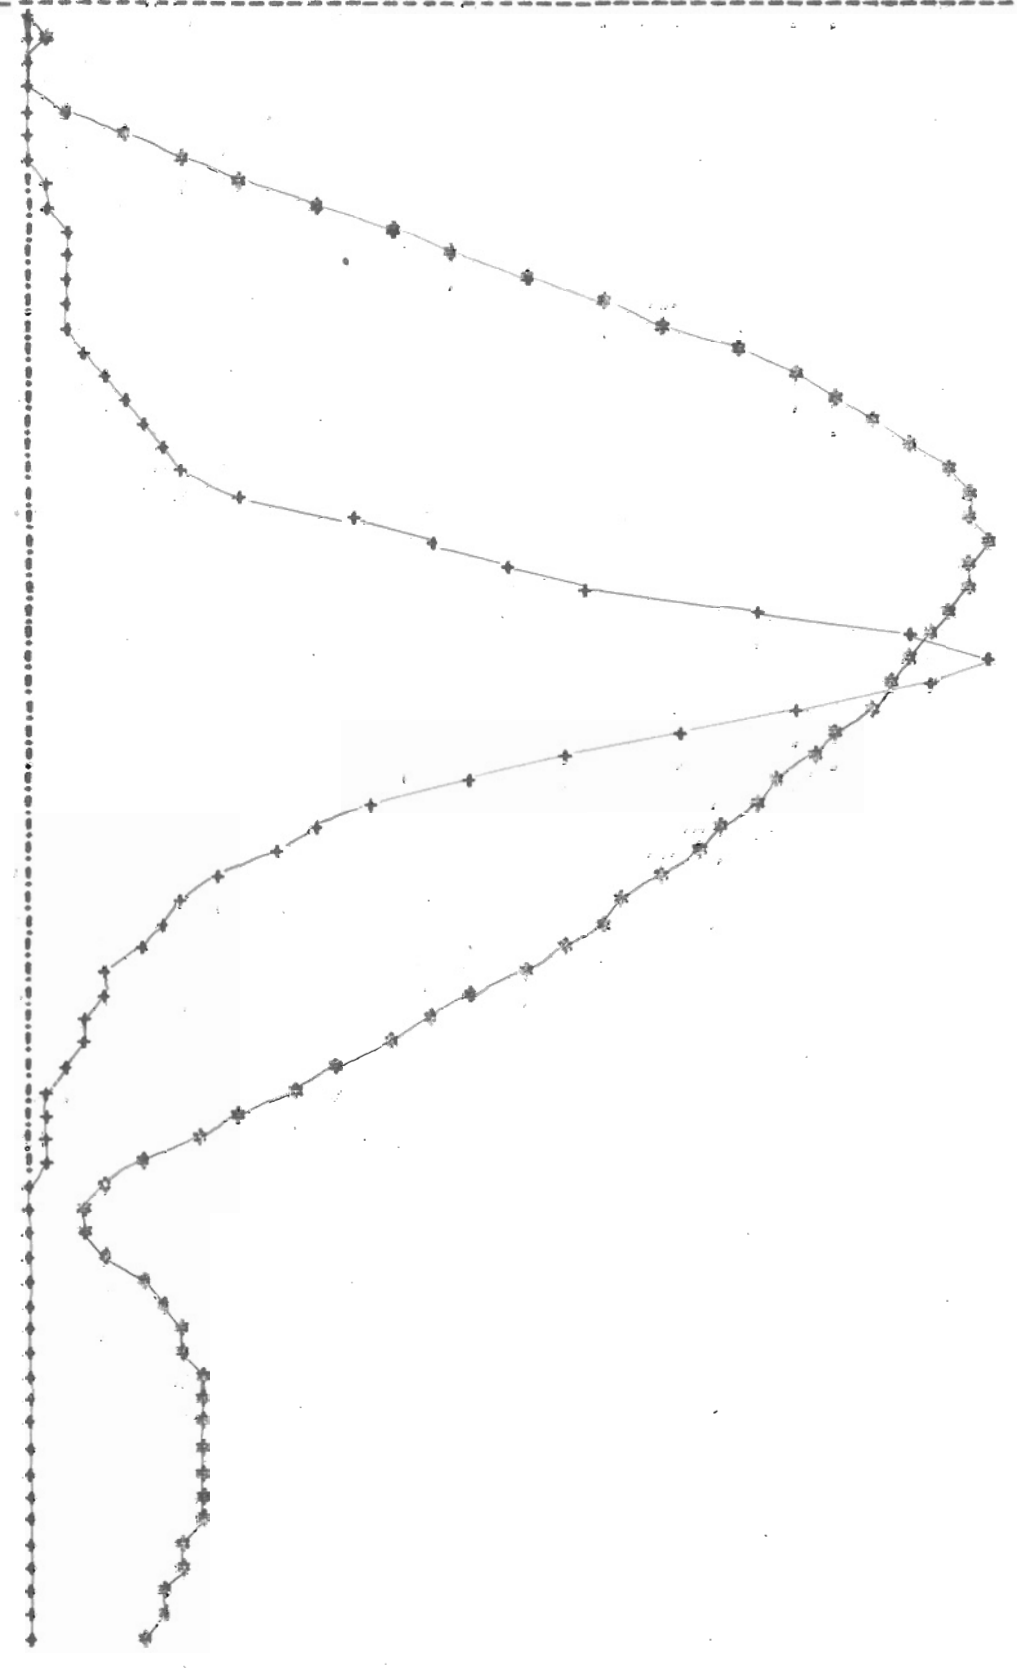

SCHEMA DE AMPLITUDINE
CURENT DE EXCITATIE
TENSILNE ECOU