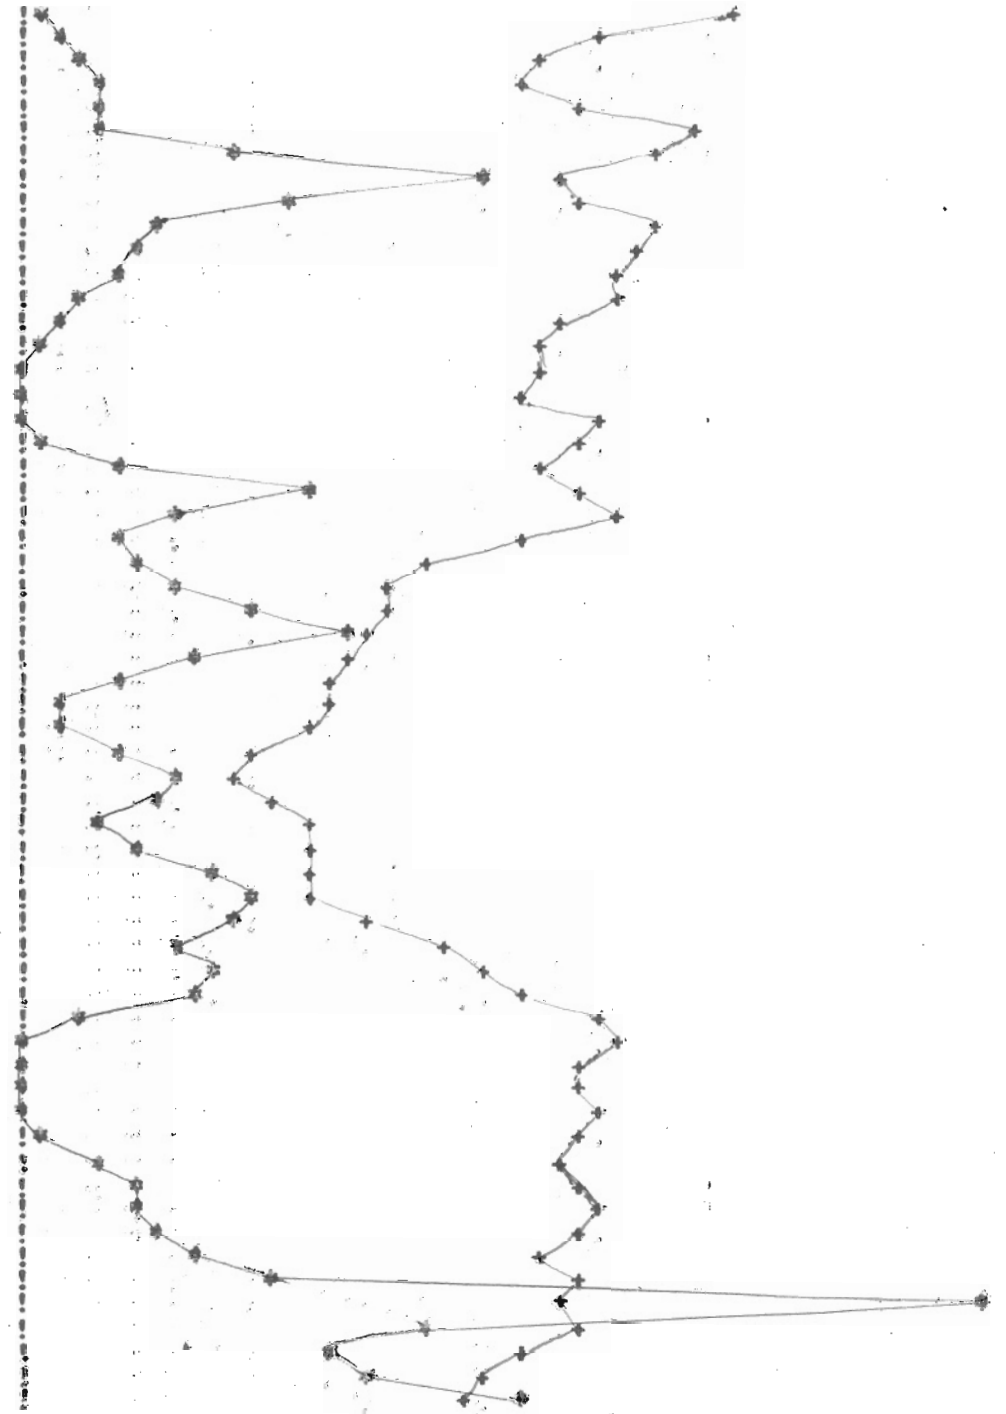

CONTINUARE

(The text in this section is extremely faint and mostly illegible, appearing as a series of vertical lines of characters.)