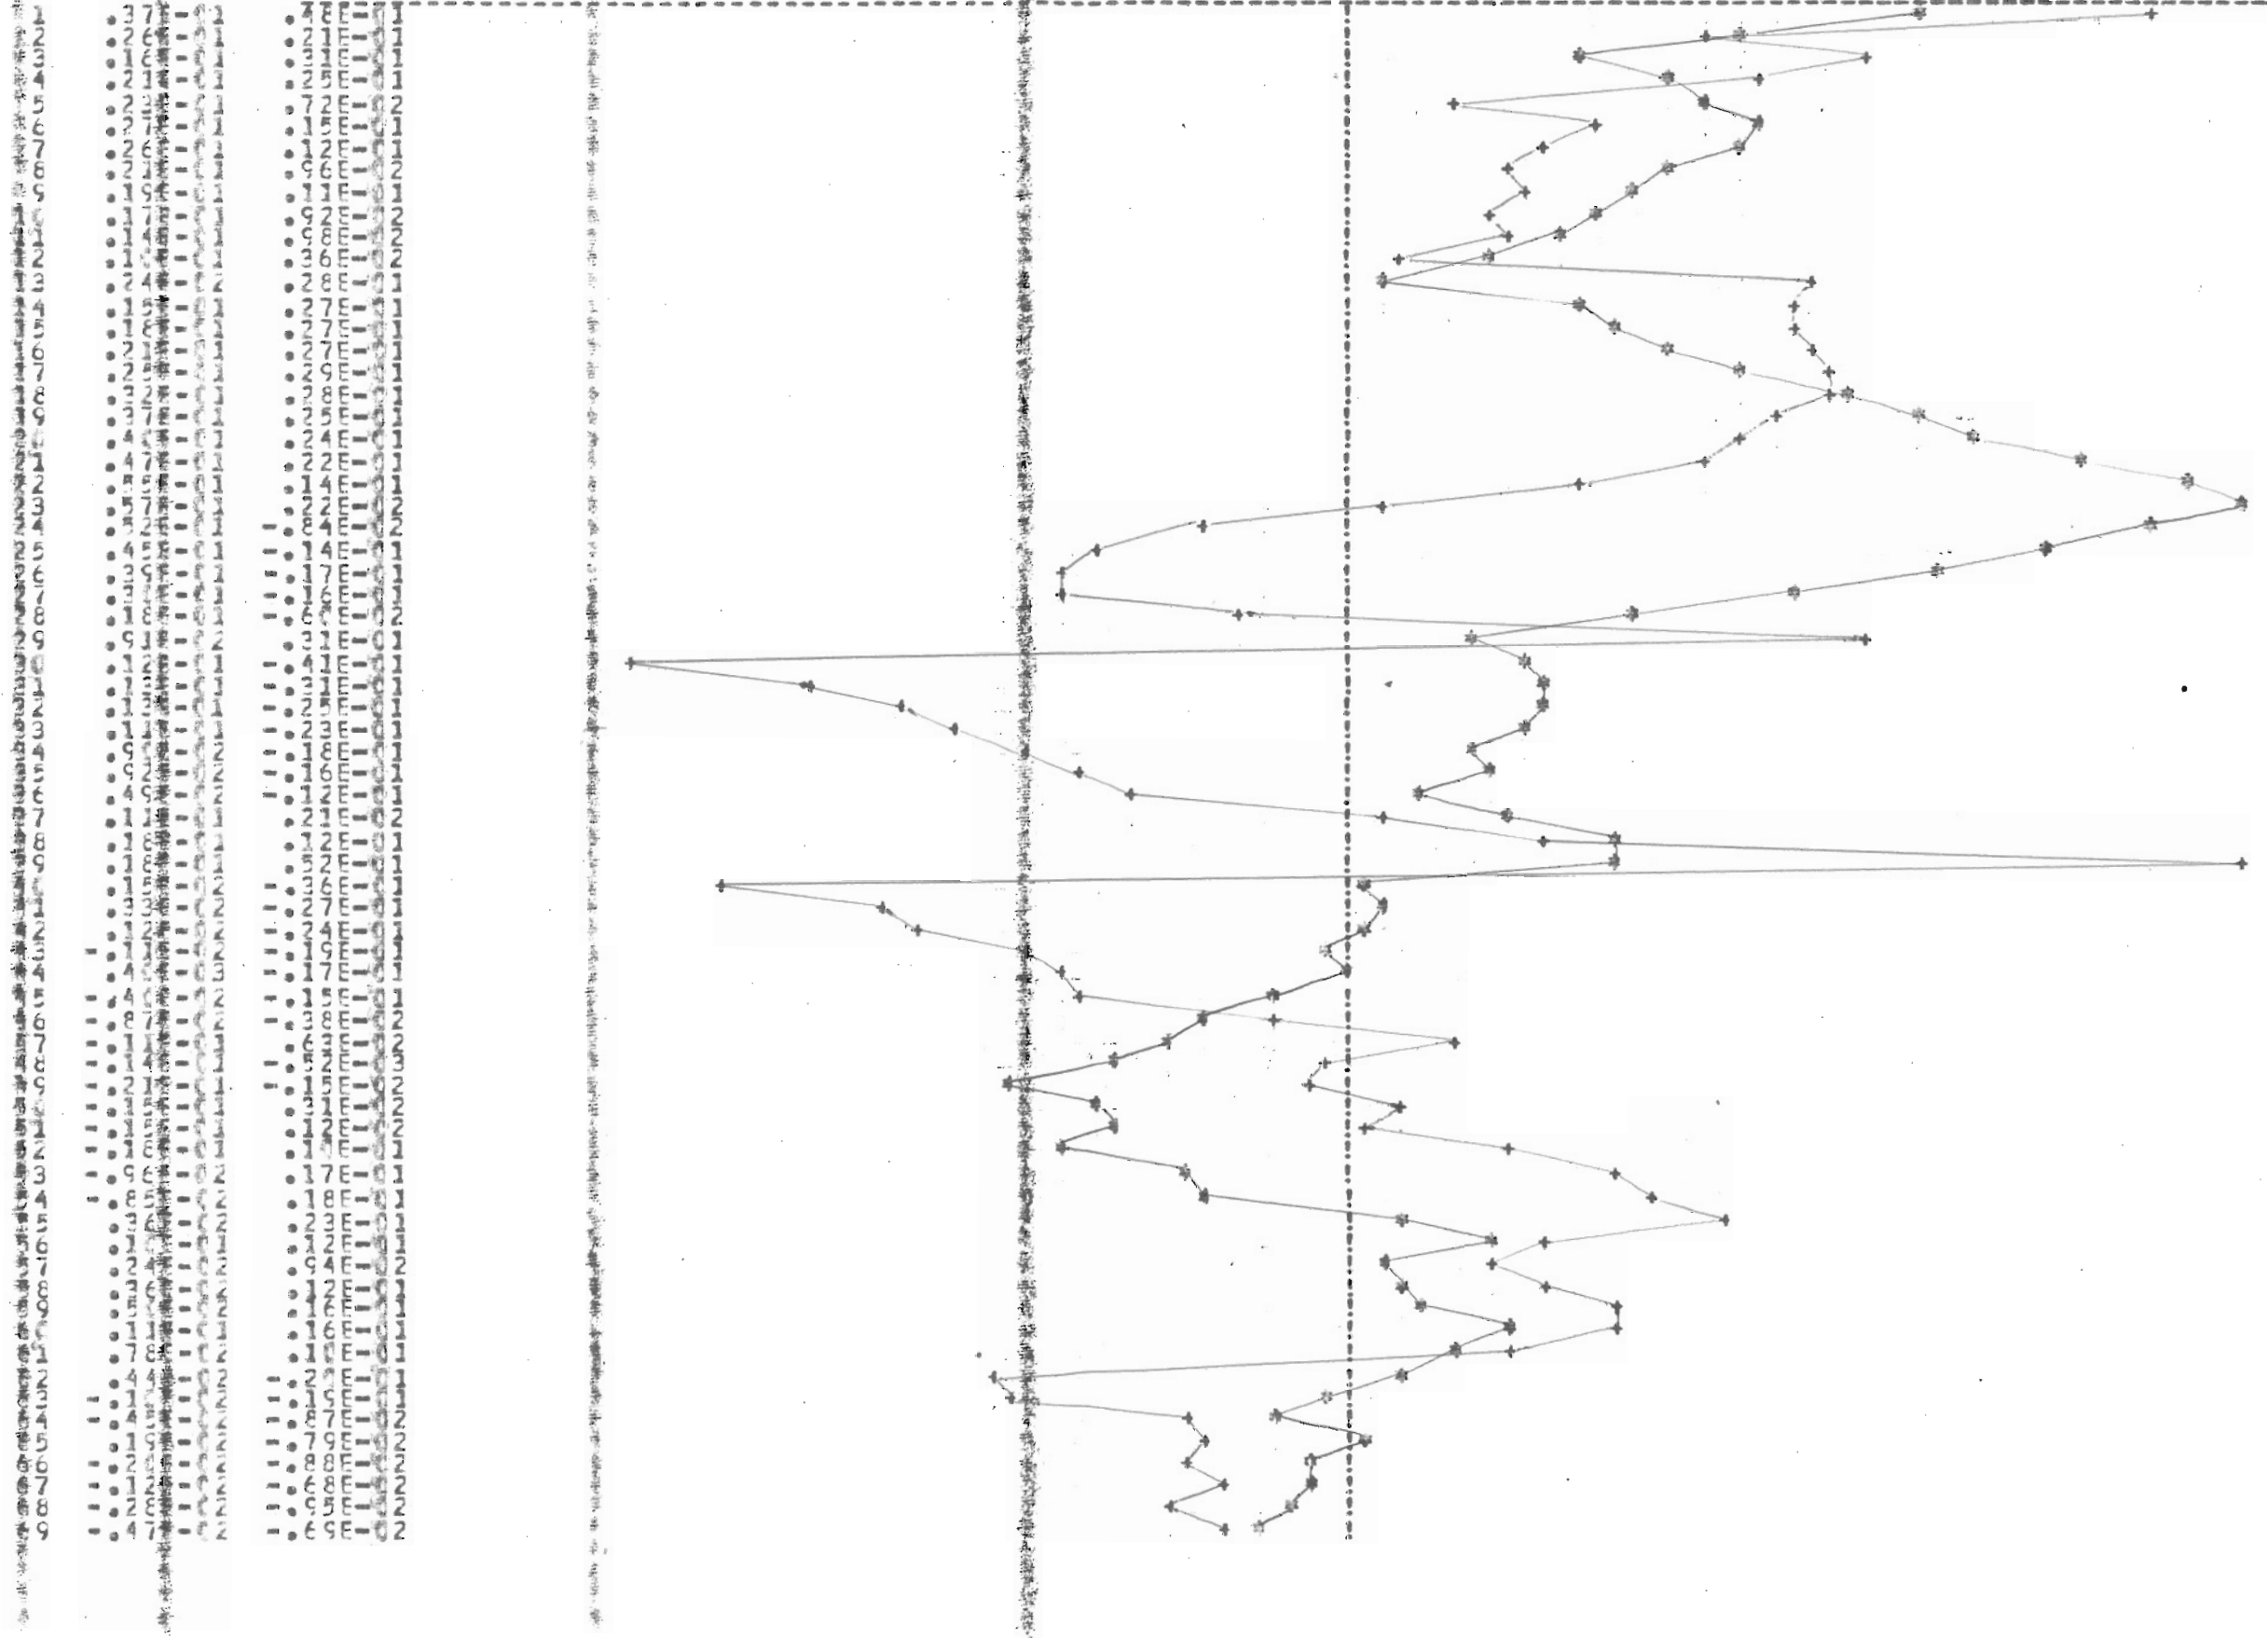

GRAPHIC 1/AZA
REAL (1/AZA)
MAG (1/AZA)